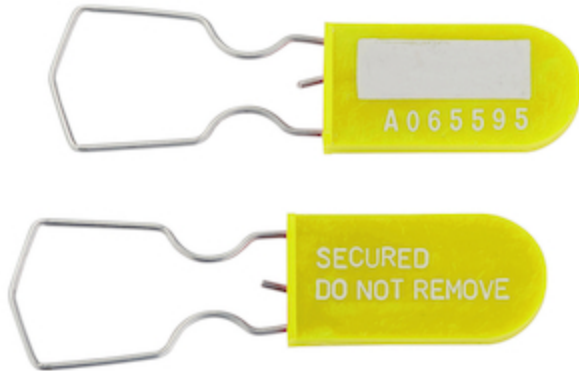

Technical Data

Color	Yellow
Sizes Available	OS
Packaging	Boxed
Packed	--
Case Dimensions (cm)	--
Case Dimensions (cm)	--
Case Weight (kg)	0.00
Country of Origin	China
Construction	--
Certifications	--
Product Circularity	--
Accessory To Be Used With	Various

Dynamic™

Plastic Inspection Tag for Safety Equipment

- Durable tag with security locking device