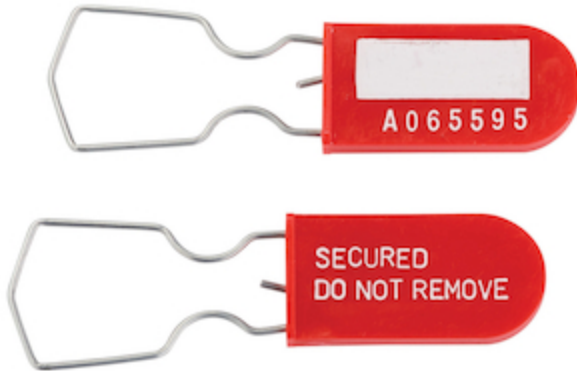

Technical Data

Color	Red
Sizes Available	OS
Packaging	Boxed
Packed	--
Case Dimensions (cm)	--
Case Dimensions (cm)	--
Case Weight (kg)	0.00
Country of Origin	China
Construction	--
Certifications	--
Product Circularity	--
Accessory To Be Used With	Various

Dynamic™

Plastic Inspection Tag for Safety Equipment

- Durable tag with security locking device