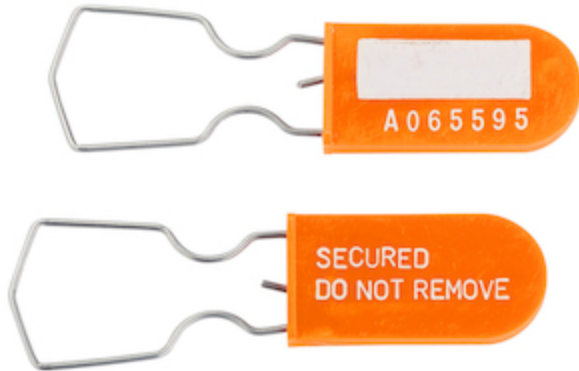

Technical Data

Color	Orange
Sizes Available	OS
Packaging	Boxed
Packed	--
Case Dimensions (cm)	--
Case Dimensions (cm)	--
Case Weight (kg)	0.00
Country of Origin	China
Construction	--
Certifications	--
Product Circularity	--
Accessory To Be Used With	Various

Dynamic™

Plastic Inspection Tag for Safety Equipment

- Durable tag with security locking device