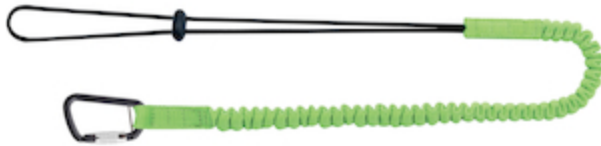

Technical Data

Color	Green
Sizes Available	OS
Packaging	Boxed
Packed	--
Case Dimensions (cm)	--
Case Weight (kg)	0.00
Country of Origin	India
Construction	--
Certifications	--
Product Circularity	--
Accessory Type	Stretch Lanyard
Max Load Limit	10 lbs / 4.5 kg

Dynamic™

Single Leg Tool Tethering Lanyard - 10 lbs.
maximum load limit - Retail Packaged

- Snag-resistant D-frame barrel-lock carabiner with an angled gate
- Lock-pin on the carabiner for extra security
- Shock-cording inside nylon protective webbing.