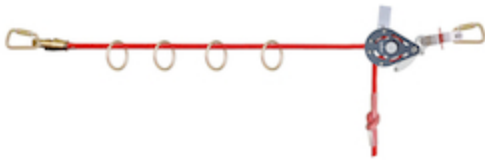

### Technical Data

Color	Red
Sizes Available	60'
Packaging	--
Packed	--
Case Dimensions (cm)	--
Case Weight (kg)	0.00
Country of Origin	India
Anchor Type	Rope Lifeline
Connector Type	Dynamic Rope
Construction	--
Certifications	--
Product Circularity	--
Anchorage Connectors Rated For	22 kN (5,000 lbs)

## Dynamic™ Adjustable Horizontal Lifeline

- Adjustable Horizontal Lifeline that spans 5m (16ft) to 25m (82ft)
- Suitable for 4 persons
- 16mm (5/8") diameter kernmantle rope
- Corrosion resistant tensioner
- 4 Steel O-Rings for the user to easily attach his lanyard to and carabineer end connections
- Anchorage Connectors not included